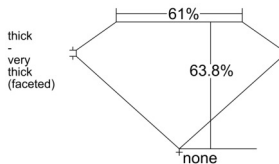

GIA®

FACSIMILE

GIA REPORT 1558210470

Verify this report at GIA.edu

GIA NATURAL DIAMOND DOSSIER®

May 13, 2026
GIA Report Number 1558210470
Shape and Cutting Style ..... Oval Brilliant
Measurements ..... 6.39 x 4.74 x 3.02 mm

GRADING RESULTS

Carat Weight ..... 0.61 carat
Color Grade ..... D
Clarity Grade VS1

ADDITIONAL GRADING INFORMATION

Polish ..... Excellent
Symmetry ..... Excellent
Fluorescence ..... None
Clarity Characteristics ..... Feather, Pinpoint
Inscription(s): GIA 1558210470

PROPORTIONS

Profile not to actual proportions

GRADING SCALES

GIA COLOR SCALE		GIA CLARITY SCALE	
COLORLESS	D	VERY VERY SLIGHTLY INCLUDED	FLAWLESS
	E		INTERNALLY FLAWLESS
	F		VVS₁
	G		VVS₂
	H		VS₁
	I		VS₂
	J		SI₁
	K		SI₂
	L		I₁
	M		I₂
NEAR COLORLESS	N	SLIGHTLY INCLUDED	I₃
	O		
	P		
	Q		
FAINT	R		
	S		
	T		
	U		
VERT LIGHT	V		
	W		
	X		
	Y		
LIGHT	Z