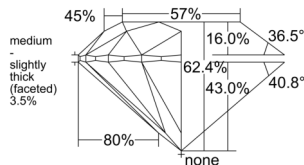

GIA®

FACSIMILE

GIA REPORT 1558220861

Verify this report at GIA.edu

GIA NATURAL DIAMOND DOSSIER®

May 11, 2026
GIA Report Number 1558220861
Shape and Cutting Style ..... Round Brilliant
Measurements ..... 4.80 - 4.82 x 3.00 mm

GRADING RESULTS

Carat Weight ..... 0.43 carat
Color Grade ..... K
Clarity Grade VVS1
Cut Grade ..... Excellent

ADDITIONAL GRADING INFORMATION

Polish ..... Excellent
Symmetry ..... Excellent
Fluorescence ..... None
Clarity Characteristics ..... Pinpoint
Inscription(s): GIA 1558220861

PROPORTIONS

GRADING SCALES

GIA COLOR SCALE	GIA CLARITY SCALE	GIA CUT SCALE
COLOURLESS	FLAWLESS	EXCELLENT
D	INTERNALLY FLAWLESS	
E	VVS₁	VERY GOOD
F		
G	VS₁	GOOD
H		
I	SI₁	FAIR
J		
K	I₁	POOR
L		
M	I₂	
N		
O	I₃	
P		
Q		
R		
S		
T		
U		
V		
W		
X		
Y		
Z