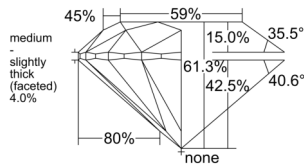

GIA®

FACSIMILE

GIA REPORT

1558222334

Verify this report at GIA.edu

GIA NATURAL DIAMOND DOSSIER®

May 12, 2026
GIA Report Number 1558222334
Shape and Cutting Style ..... Round Brilliant
Measurements ..... 4.66 - 4.68 x 2.86 mm

GRADING RESULTS

Carat Weight ..... 0.38 carat
Color Grade I
Clarity Grade VVS1
Cut Grade ..... Excellent

ADDITIONAL GRADING INFORMATION

Polish ..... Excellent
Symmetry ..... Excellent
Fluorescence ..... None
Clarity Characteristics ..... Pinpoint
Inscription(s): GIA 1558222334

PROPORTIONS

Profile to actual proportions

GRADING SCALES

GIA COLOR SCALE

COLORLESS	D
	E
	F
	G
	H
	I
	J
NEAR COLORLESS	K
	L
Faint	M
	N
	O
	P
	Q
	R
	S
	T
	U
	V
	W
	X
	Y
Light	Z

GIA CLARITY SCALE

FLAWLESS	INTERNAL FLAWLESS	
		FLAWLESS
VERY VERY SLIGHTLY INCLUDED	VVS₁	
	VVS₂	
VERY SLIGHTLY INCLUDED	VS₁	
	VS₂	
SLIGHTLY INCLUDED	SI₁	
	SI₂	
INCLUDED	I₁	
	I₂	
	I₃	

GIA CUT SCALE

EXCELLENT
VERY GOOD
GOOD
FAIR
POOR