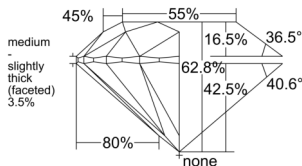

GIA®

FACSIMILE

GIA REPORT 1558225701

Verify this report at gia.edu

GIA NATURAL DIAMOND DOSSIER®

May 29, 2026
GIA Report Number 1558225701
Shape and Cutting Style ..... Round Brilliant
Measurements ..... 5.36 - 5.40 x 3.38 mm

GRADING RESULTS

Carat Weight ..... 0.60 carat
Color Grade ..... H
Clarity Grade VS1
Cut Grade ..... Excellent

ADDITIONAL GRADING INFORMATION

Polish ..... Excellent
Symmetry ..... Excellent
Fluorescence ..... None
Clarity Characteristics..... Crystal, Pinpoint
Inscription(s): GIA 1558225701

PROPORTIONS

Profile to actual proportions

GRADING SCALES

GIA COLOR SCALE

COLORLESS	D
	E
	F
	G
	H
	I
	J
NEAR COLORLESS	K
	L
FAIN	M
	N
	O
	P
VERY LIGHT	Q
	R
	S
	T
	U
	V
	W
	X
	Y
LIGHT	Z

GIA CLARITY SCALE

	FLAWLESS
	INTERNALLY FLAWLESS
VERY VERY SLIGHTLY INCLUDED	VVS₁
	VVS₂
VERY SLIGHTLY INCLUDED	VS₁
	VS₂
SLIGHTLY INCLUDED	SI₁
	SI₂
	I₁
	I₂
INCLUDED	I₃

GIA CUT SCALE

	EXCELLENT
	VERY GOOD
	GOOD
	FAIR
	POOR