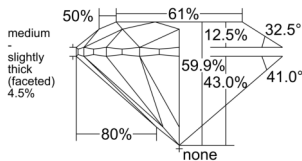

GIA®

FACSIMILE

GIA REPORT 1558226721

Verify this report at GIA.edu

GIA NATURAL DIAMOND DOSSIER®

May 11, 2026
GIA Report Number 1558226721
Shape and Cutting Style ..... Round Brilliant
Measurements ..... 4.16 - 4.19 x 2.50 mm

GRADING RESULTS

Carat Weight ..... 0.27 carat
Color Grade ..... D
Clarity Grade VVS1
Cut Grade ..... Excellent

ADDITIONAL GRADING INFORMATION

Polish ..... Excellent
Symmetry ..... Excellent
Fluorescence ..... None
Clarity Characteristics ..... Pinpoint
Inscription(s): GIA 1558226721

PROPORTIONS

Profile to actual proportions

GRADING SCALES

GIA COLOR SCALE	GIA CLARITY SCALE	GIA CUT SCALE
COLORESS	FLAWLESS	EXCELLENT
D	INTERNALLY FLAWLESS	
E	VVS₁	VERY GOOD
F		
G	VS₁	GOOD
H		
I	SI₁	FAIR
J		
K	I₁	POOR
L		
M	I₂	
N		
O	I₃	
P		
Q		
R		
S		
T		
U		
V		
W		
X		
Y		
Z