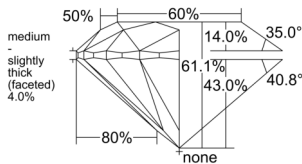

GIA®

FACSIMILE

GIA REPORT 1558233941

Verify this report at GIA.edu

GIA NATURAL DIAMOND DOSSIER®

May 12, 2026
GIA Report Number 1558233941
Shape and Cutting Style ..... Round Brilliant
Measurements ..... 5.07 - 5.10 x 3.11 mm

GRADING RESULTS

Carat Weight ..... 0.50 carat
Color Grade ..... H
Clarity Grade VS2
Cut Grade ..... Excellent

ADDITIONAL GRADING INFORMATION

Polish ..... Excellent
Symmetry ..... Excellent
Fluorescence ..... Faint
Clarity Characteristics ..... Cloud, Crystal
Inscription(s): GIA 1558233941

PROPORTIONS

Profile to actual proportions

GRADING SCALES

GIA
COLOR
SCALE

COLORESS	D
	E
	F
	G
	H
	I
	J
NEAR COLORESS	K
	L
FAIN	M
	N
	O
	P
VERY LIGHT	Q
	R
	S
	T
	U
	V
	W
	X
	Y
LIGHT	Z

GIA
CLARITY
SCALE

VERY VERY SLIGHTLY INCLUDED	FLAWLESS
	INTERNALLY FLAWLESS
VERY SLIGHTLY INCLUDED	VVS₁
	VVS₂
SLIGHTLY INCLUDED	VS₁
	VS₂
INCLUDED	SI₁
	SI₂
INCLUDED	I₁
	I₂
	I₃

GIA
CUT
SCALE

EXCELLENT	VERY GOOD	GOOD	FAIR	POOR