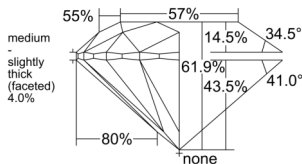

GIA®

FACSIMILE

GIA REPORT 1558243437

Verify this report at GIA.edu

GIA NATURAL DIAMOND DOSSIER®

May 14, 2026
GIA Report Number 1558243437
Shape and Cutting Style ..... Round Brilliant
Measurements ..... 5.19 - 5.22 x 3.22 mm

GRADING RESULTS

Carat Weight ..... 0.53 carat
Color Grade ..... K
Clarity Grade VVS1
Cut Grade ..... Excellent

ADDITIONAL GRADING INFORMATION

Polish ..... Excellent
Symmetry ..... Excellent
Fluorescence ..... Faint
Clarity Characteristics ..... Pinpoint, Feather, Cavity
Inscription(s): GIA 1558243437

PROPORTIONS

Profile to actual proportions