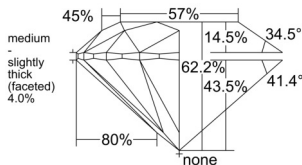

GIA®

FACSIMILE

GIA REPORT 1558245186

Verify this report at GIA.edu

GIA NATURAL DIAMOND DOSSIER®

May 14, 2026
GIA Report Number 1558245186
Shape and Cutting Style ..... Round Brilliant
Measurements ..... 4.43 - 4.45 x 2.76 mm

GRADING RESULTS

Carat Weight ..... 0.33 carat
Color Grade ..... K
Clarity Grade VS1
Cut Grade ..... Excellent

ADDITIONAL GRADING INFORMATION

Polish ..... Excellent
Symmetry ..... Excellent
Fluorescence ..... None
Clarity Characteristics ..... Feather, Cloud, Pinpoint
Inscription(s): GIA 1558245186

PROPORTIONS

GRADING SCALES

GIA COLOR SCALE	GIA CLARITY SCALE	GIA CUT SCALE	
D	FLAWLESS	EXCELLENT	
E	INTERNALLY FLAWLESS		
F		VVS₁	VERY GOOD
G	VVS₂		
H	VS₁	GOOD	
I	VS₂		
J	SI₁	FAIR	
K	SI₂		
L	I₁	POOR	
M	I₂		
N	I₃		
O			
P			
Q			
R			
S			
T			
U			
V			
W			
X			
Y			
Z