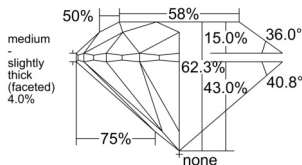

GIA®

FACSIMILE

GIA REPORT 1558245711

Verify this report at GIA.edu

GIA NATURAL DIAMOND DOSSIER®

May 13, 2026
GIA Report Number 1558245711
Shape and Cutting Style ..... Round Brilliant
Measurements ..... 5.21 - 5.23 x 3.25 mm

GRADING RESULTS

Carat Weight ..... 0.55 carat
Color Grade ..... F
Clarity Grade VS2
Cut Grade ..... Excellent

ADDITIONAL GRADING INFORMATION

Polish ..... Excellent
Symmetry ..... Excellent
Fluorescence ..... Strong Blue
Clarity Characteristics ..... Crystal
Inscription(s): GIA 1558245711

PROPORTIONS

Profile to actual proportions

GRADING SCALES

GIA COLOR SCALE	GIA CLARITY SCALE	GIA CUT SCALE	
D	FLAWLESS	EXCELLENT	
E	INTERNALLY FLAWLESS		
F		VVS₁	VERY GOOD
G	VVS₂		
H	VS₁	GOOD	
I	VS₂		
J	SI₁	FAIR	
K	SI₂		
L	I₁	POOR	
M			
N			
O	I₂		
P			
Q			
R	I₃		
S			
T			
U			
V			
W			
X			
Y			
Z