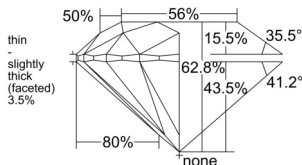

GIA®

FACSIMILE

GIA REPORT 1558249014

Verify this report at GIA.edu

GIA NATURAL DIAMOND DOSSIER®

May 15, 2026
GIA Report Number 1558249014
Shape and Cutting Style ..... Round Brilliant
Measurements ..... 4.78 - 4.81 x 3.01 mm

GRADING RESULTS

Carat Weight ..... 0.42 carat
Color Grade ..... K
Clarity Grade VS1
Cut Grade ..... Excellent

ADDITIONAL GRADING INFORMATION

Polish ..... Excellent
Symmetry ..... Excellent
Fluorescence ..... None
Clarity Characteristics ..... Cloud
Inscription(s): GIA 1558249014

PROPORTIONS

Profile to actual proportions

GRADING SCALES

GIA COLOR SCALE	GIA CLARITY SCALE	GIA CUT SCALE	
D	FLAWLESS	EXCELLENT	
E	INTERNALLY FLAWLESS		
F		VVS₁	VERY GOOD
G	VVS₂		
H	VS₁	GOOD	
I	VS₂		
J	SI₁	FAIR	
K	SI₂		
L	I₁	POOR	
M	I₂		
N	I₃		
O			
P			
Q			
R			
S			
T			
U			
V			
W			
X			
Y			
Z