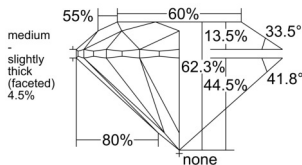

GIA®

FACSIMILE

GIA REPORT 1558252649

Verify this report at GIA.edu

GIA NATURAL DIAMOND DOSSIER®

May 15, 2026
GIA Report Number 1558252649
Shape and Cutting Style ..... Round Brilliant
Measurements ..... 4.53 - 4.56 x 2.83 mm

GRADING RESULTS

Carat Weight ..... 0.36 carat
Color Grade ..... K
Clarity Grade VVS1
Cut Grade ..... Excellent

ADDITIONAL GRADING INFORMATION

Polish ..... Excellent
Symmetry ..... Excellent
Fluorescence ..... Faint
Clarity Characteristics ..... Feather, Cavity
Inscription(s): GIA 1558252649

PROPORTIONS

Profile to actual proportions