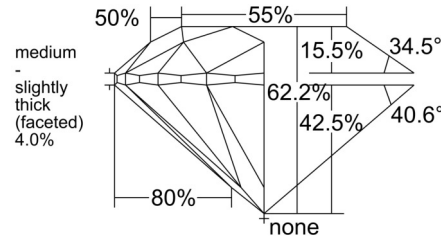

GIA NATURAL DIAMOND GRADING REPORT

May 14, 2026
GIA Report Number 1558252942
Shape and Cutting Style ..... Round Brilliant
Measurements ..... 6.51 - 6.55 x 4.06 mm

GRADING RESULTS

Carat Weight ..... 1.08 carat
Color Grade ..... G
Clarity Grade VS2
Cut Grade ..... Excellent

ADDITIONAL GRADING INFORMATION

Polish ..... Excellent
Symmetry ..... Excellent
Fluorescence ..... None

Inscription(s): GIA 1558252942

Comments: Additional clouds are not shown. Pinpoints are not shown.

PROPORTIONS

Profile to actual proportions