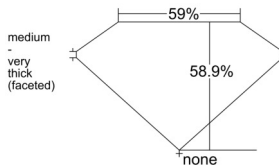

GIA®

FACSIMILE

GIA REPORT 1558261410

Verify this report at GIA.edu

GIA NATURAL DIAMOND DOSSIER®

May 15, 2026
GIA Report Number 1558261410
Shape and Cutting Style ..... Heart Brilliant
Measurements ..... 5.92 x 6.61 x 3.89 mm

GRADING RESULTS

Carat Weight ..... 0.90 carat
Color Grade ..... G
Clarity Grade VS1

ADDITIONAL GRADING INFORMATION

Polish ..... Excellent
Symmetry ..... Very Good
Fluorescence ..... None
Clarity Characteristics..... Feather, Needle, Pinpoint
Inscription(s): GIA 1558261410

PROPORTIONS

Profile not to actual proportions

GRADING SCALES

GIA COLOR SCALE		GIA CLARITY SCALE			
COLORLESS	D	VERY VERY SLIGHTLY INCLUDED	FLAWLESS		
	E		INTERNALLY FLAWLESS		
	F	VERY SLIGHTLY INCLUDED	VVS₁		
	G		VVS₂		
	H		VS₁		
	NEAR COLORLESS	I	SLIGHTLY INCLUDED	VS₂	
		J		SI₁	
		FAINT	K	INCLUDED	SI₂
			L		I₁
			M		I₂
VERT LIGHT	N	LIGHT	I₃		
	O				
	P				
	Q				
	R