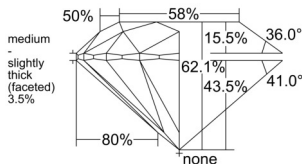

GIA®

FACSIMILE

GIA REPORT 1558270560

Verify this report at GIA.edu

GIA NATURAL DIAMOND DOSSIER®

May 16, 2026
GIA Report Number 1558270560
Shape and Cutting Style ..... Round Brilliant
Measurements ..... 4.89 - 4.92 x 3.05 mm

GRADING RESULTS

Carat Weight ..... 0.45 carat
Color Grade ..... G
Clarity Grade VS1
Cut Grade ..... Excellent

ADDITIONAL GRADING INFORMATION

Polish ..... Excellent
Symmetry ..... Excellent
Fluorescence ..... None
Clarity Characteristics ..... Cloud, Pinpoint
Inscription(s): GIA 1558270560

PROPORTIONS

GRADING SCALES

GIA COLOR SCALE

COLORLESS	D
	E
	F
	G
	H
	I
NEAR COLORLESS	J
	K
	L
Faint	M
	N
	O
	P
	Q
	R
	S
	T
	U
	V
	W
	X
	Y
Light	Z

GIA CLARITY SCALE

FLAWLESS	INTERNAL FLAWLESS	
		FLAWLESS
VERY VERY SLIGHTLY INCLUDED	VVS₁	
	VVS₂	
VERY SLIGHTLY INCLUDED	VS₁	
	VS₂	
SLIGHTLY INCLUDED	SI₁	
	SI₂	
INCLUDED	I₁	
	I₂	
	I₃	

GIA CUT SCALE

EXCELLENT
VERY GOOD
GOOD
FAIR
POOR