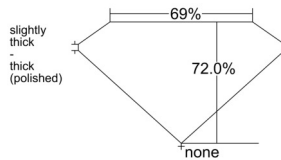

GIA®

FACSIMILE

GIA REPORT 1558271335

Verify this report at GIA.edu

GIA NATURAL DIAMOND DOSSIER®

May 15, 2026
GIA Report Number 1558271335
Shape and Cutting Style ..... **Square Modified Brilliant**
Measurements ..... 4.43 x 4.33 x 3.12 mm

GRADING RESULTS

Carat Weight ..... 0.50 carat
Color Grade I
Clarity Grade VS1

ADDITIONAL GRADING INFORMATION

Polish ..... Excellent
Symmetry ..... Very Good
Fluorescence ..... None
Clarity Characteristics..... Cloud, Feather, Pinpoint
Inscription(s): GIA 1558271335

PROPORTIONS

Profile not to actual proportions

GRADING SCALES

GIA COLOR SCALE		GIA CLARITY SCALE			
COLORLESS	D	VERY VERY SLIGHTLY INCLUDED	FLAWLESS		
	E		INTERNALLY FLAWLESS		
	F	VERY SLIGHTLY INCLUDED	VVS₁		
	G		VVS₂		
	H		VS₁		
	NEAR COLORLESS	I	SLIGHTLY INCLUDED	VS₂	
		J		SI₁	
		FAINT	K	INCLUDED	SI₂
			L		I₁
			M		I₂
VERT LIGHT	N	LIGHT	I₃		
	O				
	P				
	Q				
	R