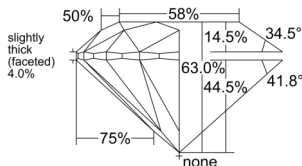

GIA®

FACSIMILE

GIA REPORT 1558273971

Verify this report at GIA.edu

GIA NATURAL DIAMOND DOSSIER®

May 19, 2026
GIA Report Number 1558273971
Shape and Cutting Style ..... Round Brilliant
Measurements ..... 4.69 - 4.72 x 2.96 mm

GRADING RESULTS

Carat Weight ..... 0.40 carat
Color Grade I
Clarity Grade VS1
Cut Grade ..... Excellent

ADDITIONAL GRADING INFORMATION

Polish ..... Excellent
Symmetry ..... Excellent
Fluorescence ..... None
Clarity Characteristics..... Cloud, Feather, Needle, Pinpoint
Inscription(s): GIA 1558273971

PROPORTIONS

Profile to actual proportions

GRADING SCALES

GIA COLOR SCALE	GIA CLARITY SCALE	GIA CUT SCALE	
D	FLAWLESS	EXCELLENT	
E	INTERNALLY FLAWLESS		
F		VVS₁	VERY GOOD
G	VVS₂		
H	VS₁	GOOD	
I	VS₂		
J	SI₁	FAIR	
K	SI₂		
L	I₁	POOR	
M	I₂		
N	I₃		
O			
P			
Q			
R			
S			
T			
U			
V			
W			
X			
Y			
Z