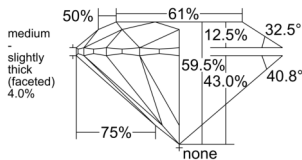

GIA®

FACSIMILE

GIA REPORT 1558279920

Verify this report at GIA.edu

GIA NATURAL DIAMOND DOSSIER®

May 16, 2026
GIA Report Number 1558279920
Shape and Cutting Style ..... Round Brilliant
Measurements ..... 5.16 - 5.19 x 3.08 mm

GRADING RESULTS

Carat Weight ..... 0.50 carat
Color Grade ..... G
Clarity Grade VS2
Cut Grade ..... Excellent

ADDITIONAL GRADING INFORMATION

Polish ..... Excellent
Symmetry ..... Excellent
Fluorescence ..... Strong Blue
Clarity Characteristics ..... Crystal
Inscription(s): GIA 1558279920

PROPORTIONS

Profile to actual proportions

GRADING SCALES

GIA COLOR SCALE	GIA CLARITY SCALE	GIA CUT SCALE	
D	FLAWLESS	EXCELLENT	
E	INTERNALLY FLAWLESS		
F		VVS₁	VERY GOOD
G	VVS₂		
H	VS₁	GOOD	
I	VS₂		
J	SI₁	FAIR	
K	SI₂		
L	I₁	POOR	
M	I₂		
N	I₃		
O			
P			
Q			
R			
S			
T			
U			
V			
W			
X			
Y			
Z