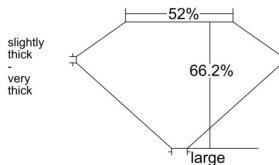

GIA®

FACSIMILE

GIA REPORT 1558283121

Verify this report at GIA.edu

GIA NATURAL DIAMOND DOSSIER®

May 19, 2026
GIA Report Number 1558283121
Shape and Cutting Style ..... Old Mine Brilliant
Measurements ..... 6.50 x 4.83 x 3.20 mm

GRADING RESULTS

Carat Weight ..... 0.82 carat
Color Grade L
Clarity Grade VVS2

ADDITIONAL GRADING INFORMATION

Polish ..... Excellent
Symmetry ..... Excellent
Fluorescence ..... Faint
Clarity Characteristics ..... Cloud, Pinpoint
Inscription(s): GIA 1558283121

PROPORTIONS

slightly thick
-
very thick

Profile not to actual proportions

GRADING SCALES

GIA COLOR SCALE		GIA CLARITY SCALE			
COLORLESS	D	VERY VERY SLIGHTLY INCLUDED	FLAWLESS		
	E		INTERNALLY FLAWLESS		
	F	VERY SLIGHTLY INCLUDED	VVS₁		
	G		VVS₂		
	H		VS₁		
	NEAR COLORLESS	I	SLIGHTLY INCLUDED	VS₂	
		J		SI₁	
		FAINT	K	INCLUDED	SI₂
			L		I₁
			M		I₂
VERT LIGHT	N	LIGHT	I₃		
	O				
	P				
	Q				
	R