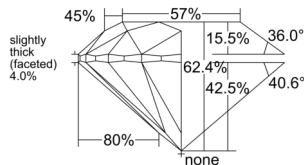

GIA®

FACSIMILE

GIA REPORT 1558289406

Verify this report at GIA.edu

GIA NATURAL DIAMOND DOSSIER®

May 19, 2026
GIA Report Number 1558289406
Shape and Cutting Style ..... Round Brilliant
Measurements ..... 5.01 - 5.05 x 3.14 mm

GRADING RESULTS

Carat Weight ..... 0.50 carat
Color Grade ..... F
Clarity Grade VS1
Cut Grade ..... Excellent

ADDITIONAL GRADING INFORMATION

Polish ..... Excellent
Symmetry ..... Excellent
Fluorescence ..... Faint
Clarity Characteristics ..... Cloud
Inscription(s): GIA 1558289406

PROPORTIONS

Profile to actual proportions