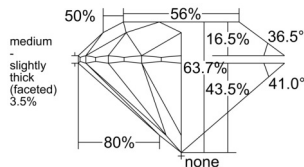

GIA®

FACSIMILE

GIA REPORT 1558293647

Verify this report at GIA.edu

GIA NATURAL DIAMOND DOSSIER®

May 25, 2026
GIA Report Number 1558293647
Shape and Cutting Style ..... Round Brilliant
Measurements ..... 5.31 - 5.35 x 3.40 mm

GRADING RESULTS

Carat Weight ..... 0.60 carat
Color Grade ..... G
Clarity Grade VS1
Cut Grade ..... Excellent

ADDITIONAL GRADING INFORMATION

Polish ..... Excellent
Symmetry ..... Excellent
Fluorescence ..... None
Clarity Characteristics..... Crystal, Feather, Pinpoint
Inscription(s): GIA 1558293647

PROPORTIONS

GRADING SCALES

GIA COLOR SCALE

COLORLESS	D
	E
	F
	G
	H
	I
	J
NEAR COLORLESS	K
	L
FAIN	M
	N
	O
	P
VERY LIGHT	Q
	R
	S
	T
	U
	V
	W
	X
	Y
LIGHT	Z

GIA CLARITY SCALE

FLAWLESS	INTERNAL FLAWLESS	
		FLAWLESS
VERY VERY SLIGHTLY INCLUDED	VVS₁	
	VVS₂	
VERY SLIGHTLY INCLUDED	VS₁	
	VS₂	
SLIGHTLY INCLUDED	SI₁	
	SI₂	
INCLUDED	I₁	
	I₂	
	I₃	

GIA CUT SCALE

EXCELLENT
VERY GOOD
GOOD
FAIR
POOR