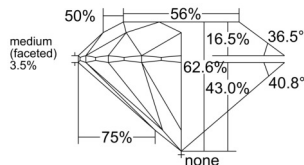

GIA®

FACSIMILE

GIA REPORT 1558305179

Verify this report at GIA.edu

GIA NATURAL DIAMOND DOSSIER®

May 19, 2026
GIA Report Number 1558305179
Shape and Cutting Style ..... Round Brilliant
Measurements ..... 4.70 - 4.72 x 2.95 mm

GRADING RESULTS

Carat Weight ..... 0.40 carat
Color Grade ..... E
Clarity Grade VVS1
Cut Grade ..... Excellent

ADDITIONAL GRADING INFORMATION

Polish ..... Excellent
Symmetry ..... Excellent
Fluorescence ..... None
Clarity Characteristics ..... Pinpoint, Feather
Inscription(s): GIA 1558305179

PROPORTIONS

Profile to actual proportions