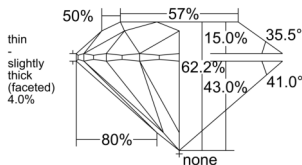

GIA®

FACSIMILE

GIA REPORT 1558308673

Verify this report at GIA.edu

GIA NATURAL DIAMOND DOSSIER®

May 21, 2026
GIA Report Number 1558308673
Shape and Cutting Style ..... Round Brilliant
Measurements ..... 6.14 - 6.17 x 3.83 mm

GRADING RESULTS

Carat Weight ..... 0.90 carat
Color Grade ..... F
Clarity Grade S11
Cut Grade ..... Excellent

ADDITIONAL GRADING INFORMATION

Polish ..... Excellent
Symmetry ..... Excellent
Fluorescence ..... None
Clarity Characteristics ..... Cloud, Indented Natural
Inscription(s): GIA 1558308673, 4

PROPORTIONS

GRADING SCALES

GIA COLOR SCALE

COLORESS	D
	E
	F
	G
	H
	I
	J
NEAR COLORESS	K
	L
FAIN	M
	N
	O
	P
	Q
VERY LIGHT	R
	S
	T
	U
	V
	W
	X
	Y
LIGHT	Z

GIA CLARITY SCALE

	FLAWLESS
	INTERNALLY FLAWLESS
VERY VERY SLIGHTLY INCLUDED	VVS₁
	VVS₂
VERY SLIGHTLY INCLUDED	VS₁
	VS₂
SLIGHTLY INCLUDED	S1₁
	S1₂
INCLUDED	I₁
	I₂
	I₃

GIA CUT SCALE

	EXCELLENT
	VERY GOOD
	GOOD
	FAIR
	POOR