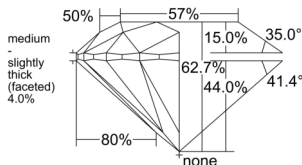

GIA®

FACSIMILE

GIA REPORT 1558320988

Verify this report at GIA.edu

GIA NATURAL DIAMOND DOSSIER®

June 08, 2026
GIA Report Number 1558320988
Shape and Cutting Style ..... Round Brilliant
Measurements ..... 4.17 - 4.18 x 2.61 mm

GRADING RESULTS

Carat Weight ..... 0.28 carat
Color Grade ..... E
Clarity Grade VS1
Cut Grade ..... Excellent

ADDITIONAL GRADING INFORMATION

Polish ..... Excellent
Symmetry ..... Excellent
Fluorescence ..... None
Clarity Characteristics ..... Cloud
Inscription(s): GIA 1558320988

PROPORTIONS

GRADING SCALES

GIA COLOR SCALE

COLOREDNESS	D
	E
	F
	G
	H
	I
	J
NEAR COLORLESS	K
	L
FAIN	M
	N
	O
	P
VERY LIGHT	Q
	R
	S
	T
	U
	V
LIGHT	W
	X
	Y
	Z

GIA CLARITY SCALE

FLAWLESS	INTERNAL FLAWLESS	VERY VERY SLIGHTLY INCLUDED	VERY SLIGHTLY INCLUDED	SLIGHTLY INCLUDED	INCLUDED	FLAWLESS
						VVS₁
VVS₂	VS₁	VS₂	SI₁	SI₂	I₁	VERY GOOD
						I₂
GOOD	FAIR	POOR	I₃			

GIA CUT SCALE

EXCELLENT
VERY GOOD
GOOD
FAIR
POOR