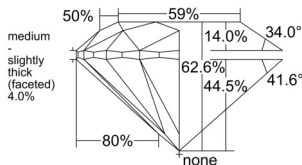

GIA®

FACSIMILE

GIA REPORT 1558322972

Verify this report at GIA.edu

GIA NATURAL DIAMOND DOSSIER®

May 21, 2026
GIA Report Number 1558322972
Shape and Cutting Style ..... Round Brilliant
Measurements ..... 5.04 - 5.06 x 3.16 mm

GRADING RESULTS

Carat Weight ..... 0.50 carat
Color Grade ..... G
Clarity Grade S11
Cut Grade ..... Excellent

ADDITIONAL GRADING INFORMATION

Polish ..... Very Good
Symmetry ..... Excellent
Fluorescence ..... None
Clarity Characteristics..... Cloud, Crystal, Feather
Inscription(s): GIA 1558322972

PROPORTIONS

Profile to actual proportions

GRADING SCALES

GIA COLOR SCALE

COLORED	D
	E
	F
	G
	H
	I
	J
NEAR COLORLESS	K
	L
	M
Faint	N
	O
	P
	Q
	R
	S
	T
	U
	V
	W
	X
	Y
Light	Z

GIA CLARITY SCALE

VERY VERY SLIGHTLY INCLUDED	FLAWLESS
	INTERNALLY FLAWLESS
VERY SLIGHTLY INCLUDED	VVS₁
	VVS₂
SLIGHTLY INCLUDED	VS₁
	VS₂
INCLUDED	SI₁
	SI₂
	I₁
	I₂
	I₃

GIA CUT SCALE

EXCELLENT
VERY GOOD
GOOD
FAIR
POOR