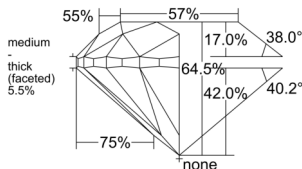

GIA®

FACSIMILE

GIA REPORT 1558327739

Verify this report at GIA.edu

GIA NATURAL DIAMOND DOSSIER®

May 22, 2026
GIA Report Number 1558327739
Shape and Cutting Style ..... Round Brilliant
Measurements ..... 4.91 - 4.94 x 3.18 mm

GRADING RESULTS

Carat Weight ..... 0.50 carat
Color Grade ..... F
Clarity Grade S11
Cut Grade ..... Very Good

ADDITIONAL GRADING INFORMATION

Polish ..... Excellent
Symmetry ..... Very Good
Fluorescence ..... Medium Blue
Clarity Characteristics ..... Crystal
Inscription(s): GIA 1558327739

PROPORTIONS

Profile to actual proportions

GRADING SCALES

GIA COLOR SCALE

COLORLESS	D
	E
	F
	G
	H
	I
	J
NEAR COLORLESS	K
	L
Faint	M
	N
	O
	P
Very Light	Q
	R
	S
	T
	U
	V
Light	W
	X
	Y
	Z

GIA CLARITY SCALE

FLAWLESS	VERY VERY SLIGHTLY INCLUDED	VVS₁	VVS₂	VS₁	VS₂	S1₁	S1₂	I₁	I₂	I₃	
											INTERNAL FLAWLESS

GIA CUT SCALE

EXCELLENT
VERY GOOD
GOOD
FAIR
POOR