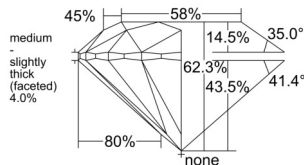

GIA®

FACSIMILE

GIA REPORT 1558329437

Verify this report at GIA.edu

GIA NATURAL DIAMOND DOSSIER®

May 25, 2026
GIA Report Number 1558329437
Shape and Cutting Style ..... Round Brilliant
Measurements ..... 4.27 - 4.30 x 2.67 mm

GRADING RESULTS

Carat Weight ..... 0.30 carat
Color Grade ..... D
Clarity Grade VVS1
Cut Grade ..... Excellent

ADDITIONAL GRADING INFORMATION

Polish ..... Excellent
Symmetry ..... Excellent
Fluorescence ..... None
Clarity Characteristics ..... Pinpoint, Feather
Inscription(s): GIA 1558329437

PROPORTIONS

GRADING SCALES

GIA COLOR SCALE	GIA CLARITY SCALE	GIA CUT SCALE	
D	FLAWLESS	EXCELLENT	
E	INTERNALLY FLAWLESS		
F		VVS₁	VERY GOOD
G	VVS₂		
H	VS₁	GOOD	
I	VS₂		
J	SI₁	FAIR	
K	SI₂		
L	I₁	POOR	
M	I₂		
N	I₃		
O			
P			
Q			
R			
S			
T			
U			
V			
W			
X			
Y			
Z