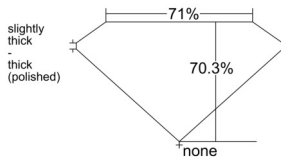

GIA®

FACSIMILE

GIA REPORT 1558339437

Verify this report at GIA.edu

GIA NATURAL DIAMOND DOSSIER®

May 26, 2026
GIA Report Number 1558339437
Shape and Cutting Style ..... Square Modified Brilliant
Measurements ..... 4.41 x 4.35 x 3.06 mm

GRADING RESULTS

Carat Weight ..... 0.50 carat
Color Grade ..... E
Clarity Grade VS1

ADDITIONAL GRADING INFORMATION

Polish ..... Very Good
Symmetry ..... Very Good
Fluorescence ..... None
Clarity Characteristics..... Crystal, Feather
Inscription(s): GIA 1558339437

PROPORTIONS

Profile not to actual proportions

GRADING SCALES

GIA COLOR SCALE		GIA CLARITY SCALE	
COLORLESS	D	VERY VERY SLIGHTLY INCLUDED	FLAWLESS
	E		INTERNALLY FLAWLESS
	F		VVS₁
	G		VVS₂
	H		VS₁
	I		VS₂
	J		SI₁
	K		SI₂
	L		I₁
	M		I₂
NEAR COLORLESS	N	SLIGHTLY INCLUDED	I₃
	O		
	P		
	Q		
FAINT	R		
	S		
	T		
	U		
VERY LIGHT	V		
	W		
	X		
	Y		
LIGHT	Z