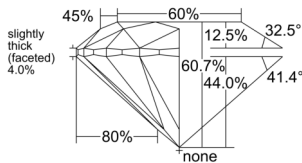

GIA®

FACSIMILE

GIA REPORT 1558343084

Verify this report at GIA.edu

GIA NATURAL DIAMOND DOSSIER®

May 29, 2026
GIA Report Number 1558343084
Shape and Cutting Style ..... Round Brilliant
Measurements ..... 4.38 - 4.41 x 2.67 mm

GRADING RESULTS

Carat Weight ..... 0.31 carat
Color Grade ..... K
Clarity Grade VVS1
Cut Grade ..... Excellent

ADDITIONAL GRADING INFORMATION

Polish ..... Excellent
Symmetry ..... Excellent
Fluorescence ..... None
Clarity Characteristics ..... Pinpoint, Feather
Inscription(s): GIA 1558343084

PROPORTIONS

Profile to actual proportions