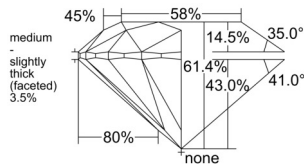

GIA®

FACSIMILE

GIA REPORT 1558343272

Verify this report at GIA.edu

GIA NATURAL DIAMOND DOSSIER®

May 27, 2026
GIA Report Number 1558343272
Shape and Cutting Style ..... Round Brilliant
Measurements ..... 4.33 - 4.34 x 2.66 mm

GRADING RESULTS

Carat Weight ..... 0.30 carat
Color Grade ..... K
Clarity Grade VS1
Cut Grade ..... Excellent

ADDITIONAL GRADING INFORMATION

Polish ..... Excellent
Symmetry ..... Excellent
Fluorescence ..... None
Clarity Characteristics ..... Feather, Needle, Pinpoint
Inscription(s): GIA 1558343272

PROPORTIONS

GRADING SCALES

GIA COLOR SCALE

COLORLESS	D
	E
	F
	G
	H
	I
	J
NEAR COLORLESS	K
	L
FAIN	M
	N
	O
	P
	Q
VERY LIGHT	R
	S
	T
	U
	V
	W
	X
	Y
LIGHT	Z

GIA CLARITY SCALE

FLAWLESS	INTERNAL FLAWLESS	
		FLAWLESS
VERY VERY SLIGHTLY INCLUDED	VVS₁	
	VVS₂	
VERY SLIGHTLY INCLUDED	VS₁	
	VS₂	
SLIGHTLY INCLUDED	SI₁	
	SI₂	
INCLUDED	I₁	
	I₂	
	I₃	

GIA CUT SCALE

EXCELLENT
VERY GOOD
GOOD
FAIR
POOR