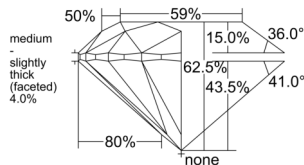

GIA®

FACSIMILE

GIA REPORT 1558353234

Verify this report at GIA.edu

GIA NATURAL DIAMOND DOSSIER®

May 26, 2026
GIA Report Number 1558353234
Shape and Cutting Style ..... Round Brilliant
Measurements ..... 5.34 - 5.37 x 3.35 mm

GRADING RESULTS

Carat Weight ..... 0.60 carat
Color Grade ..... G
Clarity Grade VS2
Cut Grade ..... Excellent

ADDITIONAL GRADING INFORMATION

Polish ..... Excellent
Symmetry ..... Excellent
Fluorescence ..... None
Clarity Characteristics ..... Crystal, Cloud
Inscription(s): GIA 1558353234

PROPORTIONS

GRADING SCALES

GIA COLOR SCALE

COLORESS	D
	E
	F
	G
	H
	I
	J
NEAR COLORESS	K
	L
FANIT	M
	N
	O
	P
VERY LIGHT	Q
	R
	S
	T
	U
	V
	W
	X
	Y
LIGHT	Z

GIA CLARITY SCALE

FLAWLESS	INTERNAL FLAWLESS	
		FLAWLESS
VERY VERY SLIGHTLY INCLUDED	VVS₁	
	VVS₂	
VERY SLIGHTLY INCLUDED	VS₁	
	VS₂	
SLIGHTLY INCLUDED	SI₁	
	SI₂	
INCLUDED	I₁	
	I₂	
	I₃	

GIA CUT SCALE

EXCELLENT
VERY GOOD
GOOD
FAIR
POOR