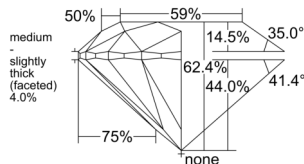

GIA®

FACSIMILE

GIA REPORT 1558364632

Verify this report at GIA.edu

GIA NATURAL DIAMOND DOSSIER®

May 27, 2026
GIA Report Number 1558364632
Shape and Cutting Style ..... Round Brilliant
Measurements ..... 5.68 - 5.70 x 3.55 mm

GRADING RESULTS

Carat Weight ..... 0.71 carat
Color Grade I
Clarity Grade S11
Cut Grade ..... Excellent

ADDITIONAL GRADING INFORMATION

Polish ..... Excellent
Symmetry ..... Excellent
Fluorescence ..... Strong Blue
Clarity Characteristics ..... Cloud, Crystal
Inscription(s): GIA 1558364632

PROPORTIONS

Profile to actual proportions