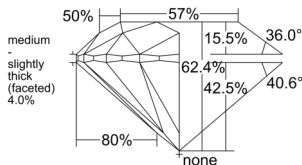

GIA®

FACSIMILE

GIA REPORT 1558370624

Verify this report at GIA.edu

GIA NATURAL DIAMOND DOSSIER®

May 27, 2026
GIA Report Number 1558370624
Shape and Cutting Style ..... Round Brilliant
Measurements ..... 5.05 - 5.08 x 3.16 mm

GRADING RESULTS

Carat Weight ..... 0.50 carat
Color Grade ..... D
Clarity Grade SI2
Cut Grade ..... Excellent

ADDITIONAL GRADING INFORMATION

Polish ..... Excellent
Symmetry ..... Excellent
Fluorescence ..... Medium Blue
Clarity Characteristics ..... Crystal, Cloud
Inscription(s): GIA 1558370624

PROPORTIONS

Profile to actual proportions