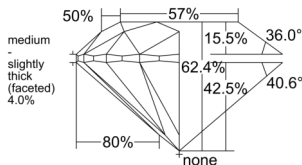

GIA®

FACSIMILE

GIA REPORT 1558379548

Verify this report at GIA.edu

GIA NATURAL DIAMOND DOSSIER®

June 01, 2026
GIA Report Number 1558379548
Shape and Cutting Style ..... Round Brilliant
Measurements ..... 6.03 - 6.06 x 3.77 mm

GRADING RESULTS

Carat Weight ..... 0.86 carat
Color Grade ..... H
Clarity Grade VS1
Cut Grade ..... Excellent

ADDITIONAL GRADING INFORMATION

Polish ..... Excellent
Symmetry ..... Excellent
Fluorescence ..... None
Clarity Characteristics..... Crystal, Feather, Pinpoint
Inscription(s): GIA 1558379548

PROPORTIONS

Profile to actual proportions