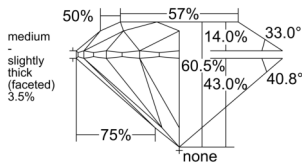

GIA®

FACSIMILE

GIA REPORT 1558383354

Verify this report at GIA.edu

GIA NATURAL DIAMOND DOSSIER®

May 28, 2026
GIA Report Number 1558383354
Shape and Cutting Style ..... Round Brilliant
Measurements ..... 4.88 - 4.90 x 2.96 mm

GRADING RESULTS

Carat Weight ..... 0.43 carat
Color Grade ..... E
Clarity Grade VS1
Cut Grade ..... Excellent

ADDITIONAL GRADING INFORMATION

Polish ..... Excellent
Symmetry ..... Excellent
Fluorescence ..... None
Clarity Characteristics ..... Cloud, Pinpoint
Inscription(s): GIA 1558383354

PROPORTIONS

Profile to actual proportions

GRADING SCALES

GIA COLOR SCALE

COLORESS	D
	E
	F
	G
	H
	I
	J
NEAR COLORESS	K
	L
FANIT	M
	N
	O
	P
	Q
VERY LIGHT	R
	S
	T
	U
	V
	W
	X
	Y
LIGHT	Z

GIA CLARITY SCALE

FLAWLESS	INTERNAL FLAWLESS	
		FLAWLESS
VERY VERY SLIGHTLY INCLUDED	VVS₁	
	VVS₂	
VERY SLIGHTLY INCLUDED	VS₁	
	VS₂	
SLIGHTLY INCLUDED	SI₁	
	SI₂	
INCLUDED	I₁	
	I₂	
	I₃	

GIA CUT SCALE

EXCELLENT
VERY GOOD
GOOD
FAIR
POOR