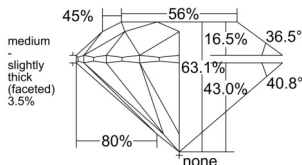

GIA®

FACSIMILE

GIA REPORT 1558387011

Verify this report at GIA.edu

GIA NATURAL DIAMOND DOSSIER®

May 29, 2026
GIA Report Number 1558387011
Shape and Cutting Style ..... Round Brilliant
Measurements ..... 5.36 - 5.40 x 3.39 mm

GRADING RESULTS

Carat Weight ..... 0.61 carat
Color Grade ..... G
Clarity Grade S11
Cut Grade ..... Excellent

ADDITIONAL GRADING INFORMATION

Polish ..... Excellent
Symmetry ..... Excellent
Fluorescence ..... None
Clarity Characteristics ..... Cloud, Crystal
Inscription(s): GIA 1558387011

PROPORTIONS

GRADING SCALES

GIA COLOR SCALE	GIA CLARITY SCALE	GIA CUT SCALE	
D	FLAWLESS	EXCELLENT	
E	INTERNALLY FLAWLESS		
F		VVS₁	VERY GOOD
G	VVS₂		
H	VS₁	GOOD	
I	VS₂		
J	S1₁	FAIR	
K	S1₂		
L	I₁	POOR	
M	I₂		
N	I₃		
O			
P			
Q			
R			
S			
T			
U			
V			
W			
X			
Y			
Z