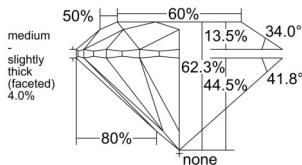

GIA®

FACSIMILE

GIA REPORT 1558387208

Verify this report at GIA.edu

GIA NATURAL DIAMOND DOSSIER®

June 01, 2026
GIA Report Number 1558387208
Shape and Cutting Style ..... Round Brilliant
Measurements ..... 4.89 - 4.92 x 3.06 mm

GRADING RESULTS

Carat Weight ..... 0.45 carat
Color Grade ..... K
Clarity Grade VS1
Cut Grade ..... Excellent

ADDITIONAL GRADING INFORMATION

Polish ..... Excellent
Symmetry ..... Excellent
Fluorescence ..... None
Clarity Characteristics ..... Feather, Pinpoint
Inscription(s): GIA 1558387208

PROPORTIONS

Profile to actual proportions

GRADING SCALES

GIA COLOR SCALE	GIA CLARITY SCALE	GIA CUT SCALE	
D	FLAWLESS	EXCELLENT	
E	INTERNALLY FLAWLESS		
F		VVS₁	VERY GOOD
G	VVS₂		
H	VS₁	GOOD	
I	VS₂		
J	SI₁	FAIR	
K	SI₂		
L	I₁	POOR	
M			
N			
O	I₂		
P			
Q			
R	I₃		
S			
T			
U			
V			
W			
X			
Y			
Z