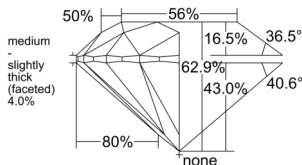

GIA®

FACSIMILE

GIA REPORT 1558387850

Verify this report at GIA.edu

GIA NATURAL DIAMOND DOSSIER®

May 29, 2026
GIA Report Number 1558387850
Shape and Cutting Style ..... Round Brilliant
Measurements ..... 5.00 - 5.06 x 3.16 mm

GRADING RESULTS

Carat Weight ..... 0.50 carat
Color Grade ..... F
Clarity Grade VS2
Cut Grade ..... Very Good

ADDITIONAL GRADING INFORMATION

Polish ..... Excellent
Symmetry ..... Very Good
Fluorescence ..... Medium Blue
Clarity Characteristics ..... Cloud, Crystal
Inscription(s): GIA 1558387850

PROPORTIONS

GRADING SCALES

GIA COLOR SCALE	GIA CLARITY SCALE	GIA CUT SCALE	
D	FLAWLESS	EXCELLENT	
E	INTERNALLY FLAWLESS		
F		VVS₁	VERY GOOD
G	VVS₂		
H	VS₁	GOOD	
I	VS₂		
J	SI₁	FAIR	
K	SI₂		
L	I₁	POOR	
M	I₂		
N	I₃		
O			
P			
Q			
R			
S			
T			
U			
V			
W			
X			
Y			
Z