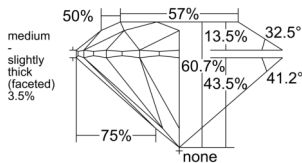

GIA®

FACSIMILE

GIA REPORT 1558388679

Verify this report at GIA.edu

GIA NATURAL DIAMOND DOSSIER®

June 02, 2026
GIA Report Number 1558388679
Shape and Cutting Style ..... Round Brilliant
Measurements ..... 4.34 - 4.35 x 2.64 mm

GRADING RESULTS

Carat Weight ..... 0.30 carat
Color Grade I
Clarity Grade VS1
Cut Grade ..... Excellent

ADDITIONAL GRADING INFORMATION

Polish ..... Excellent
Symmetry ..... Excellent
Fluorescence ..... None
Clarity Characteristics ..... Feather, Pinpoint
Inscription(s): GIA 1558388679

PROPORTIONS

Profile to actual proportions

GRADING SCALES

GIA COLOR SCALE

COLORLESS	D
	E
	F
	G
	H
	I
	J
NEAR COLORLESS	K
	L
Faint	M
	N
	O
	P
Very Light	Q
	R
	S
	T
	U
	V
Light	W
	X
	Y
	Z

GIA CLARITY SCALE

FLAWLESS	INTERNAL FLAWLESS	
		FLAWLESS
VERY VERY SLIGHTLY INCLUDED	VVS₁	
	VVS₂	
VERY SLIGHTLY INCLUDED	VS₁	
	VS₂	
SLIGHTLY INCLUDED	SI₁	
	SI₂	
INCLUDED	I₁	
	I₂	
	I₃	

GIA CUT SCALE

EXCELLENT
VERY GOOD
GOOD
FAIR
POOR