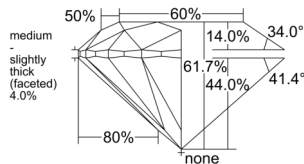

GIA®

FACSIMILE

GIA REPORT 1558391663

Verify this report at GIA.edu

GIA NATURAL DIAMOND DOSSIER®

May 30, 2026
GIA Report Number 1558391663
Shape and Cutting Style ..... Round Brilliant
Measurements ..... 4.33 - 4.35 x 2.68 mm

GRADING RESULTS

Carat Weight ..... 0.31 carat
Color Grade ..... F
Clarity Grade VVS2
Cut Grade ..... Excellent

ADDITIONAL GRADING INFORMATION

Polish ..... Excellent
Symmetry ..... Excellent
Fluorescence ..... None
Clarity Characteristics ..... Feather, Cloud, Pinpoint
Inscription(s): GIA 1558391663

PROPORTIONS

Profile to actual proportions