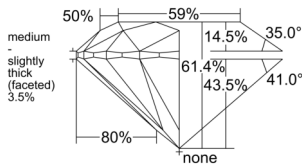

GIA®

FACSIMILE

GIA REPORT 1558395236

Verify this report at GIA.edu

GIA NATURAL DIAMOND DOSSIER®

June 02, 2026
GIA Report Number 1558395236
Shape and Cutting Style ..... Round Brilliant
Measurements ..... 5.68 - 5.73 x 3.50 mm

GRADING RESULTS

Carat Weight ..... 0.70 carat
Color Grade ..... E
Clarity Grade S11
Cut Grade ..... Excellent

ADDITIONAL GRADING INFORMATION

Polish ..... Excellent
Symmetry ..... Excellent
Fluorescence ..... None
Clarity Characteristics..... Crystal, Cloud, Feather
Inscription(s): GIA 1558395236

PROPORTIONS

Profile to actual proportions

GRADING SCALES

GIA COLOR SCALE

COLORLESS	D
	E
	F
	G
	H
	I
	J
NEAR COLORLESS	K
	L
Faint	M
	N
	O
	P
	Q
	R
	S
	T
	U
	V
	W
	X
	Y
Light	Z

GIA CLARITY SCALE

FLAWLESS	VERY VERY SLIGHTLY INCLUDED	VS₁	VS₂	S1₁	S1₂	I₁	I₂	I₃			
									VERY SLIGHTLY INCLUDED	SLIGHTLY INCLUDED	INCLUDED

GIA CUT SCALE

EXCELLENT
VERY GOOD
GOOD
FAIR
POOR