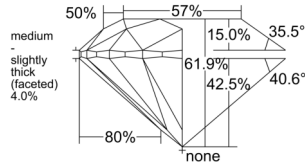

GIA®

FACSIMILE

GIA REPORT 1558397367

Verify this report at GIA.edu

GIA NATURAL DIAMOND DOSSIER®

June 03, 2026
GIA Report Number 1558397367
Shape and Cutting Style ..... Round Brilliant
Measurements ..... 4.28 - 4.30 x 2.66 mm

GRADING RESULTS

Carat Weight ..... 0.30 carat
Color Grade ..... F
Clarity Grade VS2
Cut Grade ..... Excellent

ADDITIONAL GRADING INFORMATION

Polish ..... Excellent
Symmetry ..... Excellent
Fluorescence ..... None
Clarity Characteristics ..... Cloud, Feather
Inscription(s): GIA 1558397367

PROPORTIONS

Profile to actual proportions