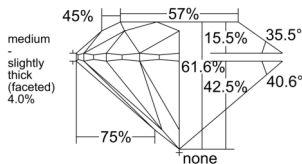

GIA®

FACSIMILE

GIA REPORT 1558398584

Verify this report at GIA.edu

GIA NATURAL DIAMOND DOSSIER®

June 03, 2026
GIA Report Number 1558398584
Shape and Cutting Style ..... Round Brilliant
Measurements ..... 4.28 - 4.30 x 2.64 mm

GRADING RESULTS

Carat Weight ..... 0.30 carat
Color Grade I
Clarity Grade VS1
Cut Grade ..... Excellent

ADDITIONAL GRADING INFORMATION

Polish ..... Excellent
Symmetry ..... Excellent
Fluorescence ..... None
Clarity Characteristics ..... Feather, Pinpoint
Inscription(s): GIA 1558398584

PROPORTIONS

GRADING SCALES

GIA COLOR SCALE	GIA CLARITY SCALE	GIA CUT SCALE
COLOURLESS	FLAWLESS	EXCELLENT
D	INTERNALLY FLAWLESS	
E	VVS₁	VERY GOOD
F		
G	VS₁	GOOD
H		
I	SI₁	FAIR
J		
K	I₁	POOR
L		
M	I₂	
N		
O	I₃	
P		
Q		
R		
S		
T		
U		
V		
W		
X		
Y		
Z