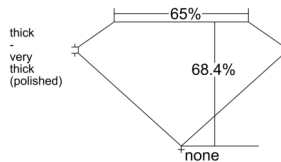

GIA®

FACSIMILE

GIA REPORT 1558406930

Verify this report at GIA.edu

GIA NATURAL DIAMOND DOSSIER®

June 03, 2026
GIA Report Number 1558406930
Shape and Cutting Style ..... Emerald Cut
Measurements ..... 5.94 x 4.26 x 2.92 mm

GRADING RESULTS

Carat Weight ..... 0.74 carat
Color Grade ..... F
Clarity Grade VS2

ADDITIONAL GRADING INFORMATION

Polish ..... Excellent
Symmetry ..... Excellent
Fluorescence ..... Faint
Clarity Characteristics ..... Crystal
Inscription(s): GIA 1558406930

PROPORTIONS

Profile not to actual proportions

GRADING SCALES

GIA COLOR SCALE		GIA CLARITY SCALE			
COLORLESS	D	VERY VERY SLIGHTLY INCLUDED	FLAWLESS		
	E		INTERNALLY FLAWLESS		
	F	VERY SLIGHTLY INCLUDED	VVS₁		
	G		VVS₂		
	H		VS₁		
	NEAR COLORLESS	I	SLIGHTLY INCLUDED	VS₂	
		J		SI₁	
		FAINT	K	INCLUDED	SI₂
			L		I₁
			M		I₂
VERT LIGHT	N	LIGHT	I₃		
	O				
	P				
	Q				
	R