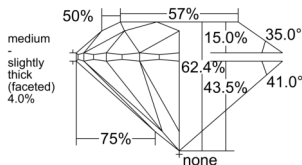

GIA®

FACSIMILE

GIA REPORT 1558407936

Verify this report at GIA.edu

GIA NATURAL DIAMOND DOSSIER®

June 03, 2026
GIA Report Number 1558407936
Shape and Cutting Style ..... Round Brilliant
Measurements ..... 4.72 - 4.75 x 2.95 mm

GRADING RESULTS

Carat Weight ..... 0.41 carat
Color Grade ..... H
Clarity Grade VS1
Cut Grade ..... Excellent

ADDITIONAL GRADING INFORMATION

Polish ..... Excellent
Symmetry ..... Excellent
Fluorescence ..... None
Clarity Characteristics ..... Cloud, Pinpoint
Inscription(s): GIA 1558407936

PROPORTIONS

Profile to actual proportions