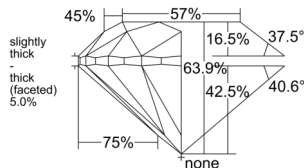

GIA®

FACSIMILE

GIA REPORT 1558408638

Verify this report at GIA.edu

GIA NATURAL DIAMOND DOSSIER®

June 03, 2026
GIA Report Number 1558408638
Shape and Cutting Style ..... Round Brilliant
Measurements ..... 5.56 - 5.60 x 3.56 mm

GRADING RESULTS

Carat Weight ..... 0.70 carat
Color Grade ..... G
Clarity Grade VS1
Cut Grade ..... Very Good

ADDITIONAL GRADING INFORMATION

Polish ..... Excellent
Symmetry ..... Excellent
Fluorescence ..... None
Clarity Characteristics ..... Feather, Pinpoint
Inscription(s): GIA 1558408638

PROPORTIONS

Profile to actual proportions