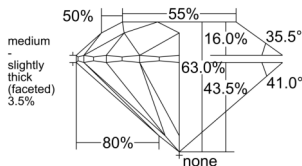

GIA®

FACSIMILE

GIA REPORT 1558410467

Verify this report at GIA.edu

GIA NATURAL DIAMOND DOSSIER®

June 03, 2026
GIA Report Number 1558410467
Shape and Cutting Style ..... Round Brilliant
Measurements ..... 4.29 - 4.31 x 2.71 mm

GRADING RESULTS

Carat Weight ..... 0.30 carat
Color Grade ..... D
Clarity Grade VS1
Cut Grade ..... Excellent

ADDITIONAL GRADING INFORMATION

Polish ..... Excellent
Symmetry ..... Excellent
Fluorescence ..... Medium Blue
Clarity Characteristics..... Crystal, Cloud, Needle, Pinpoint
Inscription(s): GIA 1558410467

PROPORTIONS

GRADING SCALES

GIA COLOR SCALE

COLORLESS	D
	E
	F
	G
	H
	I
	J
NEAR COLORLESS	K
	L
FANT	M
	N
	O
	P
VERY LIGHT	Q
	R
	S
	T
	U
	V
	W
	X
	Y
LIGHT	Z

GIA CLARITY SCALE

FLAWLESS	VERY VERY SLIGHTLY INCLUDED	VS₁	VS₂	SLIGHTLY INCLUDED	SI₁	SI₂	I₁	I₂	I₃	
										VERY SLIGHTLY INCLUDED
INTERNALLY FLAWLESS										

GIA CUT SCALE

EXCELLENT
VERY GOOD
GOOD
FAIR
POOR