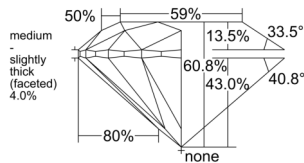

GIA®

FACSIMILE

GIA REPORT 1558413189

Verify this report at GIA.edu

GIA NATURAL DIAMOND DOSSIER®

June 03, 2026
GIA Report Number 1558413189
Shape and Cutting Style ..... Round Brilliant
Measurements ..... 5.73 - 5.76 x 3.49 mm

GRADING RESULTS

Carat Weight ..... 0.71 carat
Color Grade I
Clarity Grade S11
Cut Grade ..... Excellent

ADDITIONAL GRADING INFORMATION

Polish ..... Excellent
Symmetry ..... Excellent
Fluorescence ..... None
Clarity Characteristics..... Crystal, Feather, Cloud
Inspection(s): GIA 1558413189

PROPORTIONS

Profile to actual proportions