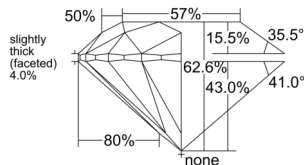

GIA®

FACSIMILE

GIA REPORT

1558419694

Verify this report at GIA.edu

GIA NATURAL DIAMOND DOSSIER®

June 03, 2026
GIA Report Number 1558419694
Shape and Cutting Style ..... Round Brilliant
Measurements ..... 5.42 - 5.45 x 3.40 mm

GRADING RESULTS

Carat Weight ..... 0.62 carat
Color Grade ..... H
Clarity Grade VS1
Cut Grade ..... Excellent

ADDITIONAL GRADING INFORMATION

Polish ..... Excellent
Symmetry ..... Excellent
Fluorescence ..... None
Clarity Characteristics ..... Cloud
Inscription(s): GIA 1558419694

PROPORTIONS

Profile to actual proportions