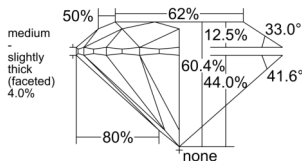

GIA®

FACSIMILE

GIA REPORT

1558426794

Verify this report at GIA.edu

GIA NATURAL DIAMOND DOSSIER®

June 10, 2026
GIA Report Number 1558426794
Shape and Cutting Style ..... Round Brilliant
Measurements ..... 4.32 - 4.34 x 2.62 mm

GRADING RESULTS

Carat Weight ..... 0.30 carat
Color Grade ..... E
Clarity Grade VVS1
Cut Grade ..... Excellent

ADDITIONAL GRADING INFORMATION

Polish ..... Excellent
Symmetry ..... Excellent
Fluorescence ..... Medium Blue
Clarity Characteristics ..... Pinpoint, Cloud, Feather
Inscription(s): GIA 1558426794

PROPORTIONS

Profile to actual proportions

GRADING SCALES

GIA COLOR SCALE	GIA CLARITY SCALE	GIA CUT SCALE	
D	FLAWLESS	EXCELLENT	
E	INTERNALLY FLAWLESS		
F		VVS₁	VERY GOOD
G	VVS₂		
H	VS₁	GOOD	
I	VS₂		
J	SI₁	FAIR	
K	SI₂		
L	I₁	POOR	
M	I₂		
N	I₃		
O			
P			
Q			
R			
S			
T			
U			
V			
W			
X			
Y			
Z