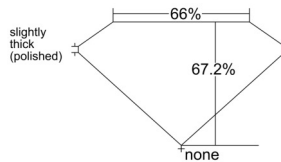

GIA®

FACSIMILE

GIA REPORT 1558426856

Verify this report at GIA.edu

GIA NATURAL DIAMOND DOSSIER®

June 05, 2026
GIA Report Number 1558426856
Shape and Cutting Style ..... **Cut-Cornered Rectangular Modified Brilliant**
Measurements ..... 4.62 x 3.42 x 2.30 mm

GRADING RESULTS

Carat Weight ..... 0.31 carat
Color Grade I
Clarity Grade VS1

ADDITIONAL GRADING INFORMATION

Polish ..... Excellent
Symmetry ..... Very Good
Fluorescence ..... Faint
Clarity Characteristics ..... Feather, Pinpoint
Inscription(s): GIA 1558426856

PROPORTIONS

Profile not to actual proportions

GRADING SCALES

GIA COLOR SCALE		GIA CLARITY SCALE				
COLORLESS	D	VERY VERY SLIGHTLY INCLUDED	FLAWLESS			
	E		INTERNALLY FLAWLESS			
	F		VVS₁			
	NEAR COLORLESS	G	VERY SLIGHTLY INCLUDED	VVS₂		
		H		VS₁		
		FAINT	I	SLIGHTLY INCLUDED	VS₂	
			J		SI₁	
			LIGHT	K	INCLUDED	SI₂
	L	I₁				
	M	I₂				
N	NOT GRADED	I₃				
O						
P						
Q						
R						
S						
T						
U						
V						
W						
X						
Y						
Z